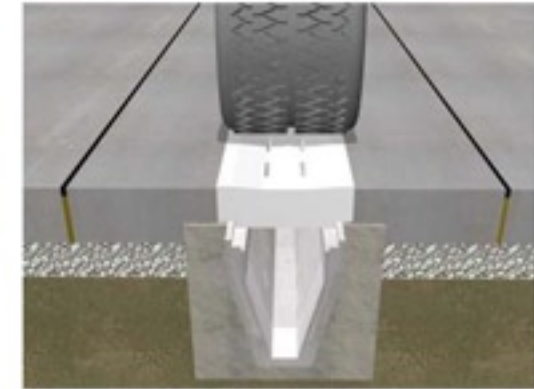

EHB Lid Unit 150

- Precast lid unit
- Slots flared to minimise blockage
- Rodding eyes can be cast to facilitate easy maintenance
- Lid dished to enhance catchment of surface water run-off

The EHB lid unit has been designed for use in areas trafficked by articulated HGV vehicles.