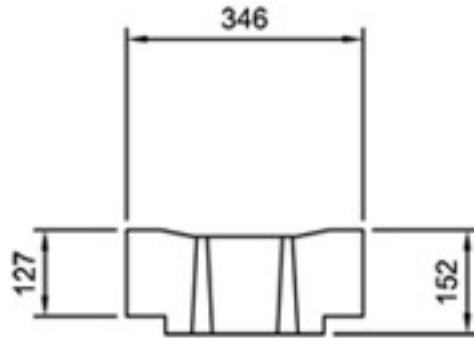

EHB Lid Unit 150

- Precast lid unit
- Slots flared to minimise blockage
- Rodding eyes can be cast to facilitate easy maintenance
- Lid dished to enhance catchment of surface water run-off

The EHB lid unit has been designed for use in areas trafficked by articulated HGV vehicles.