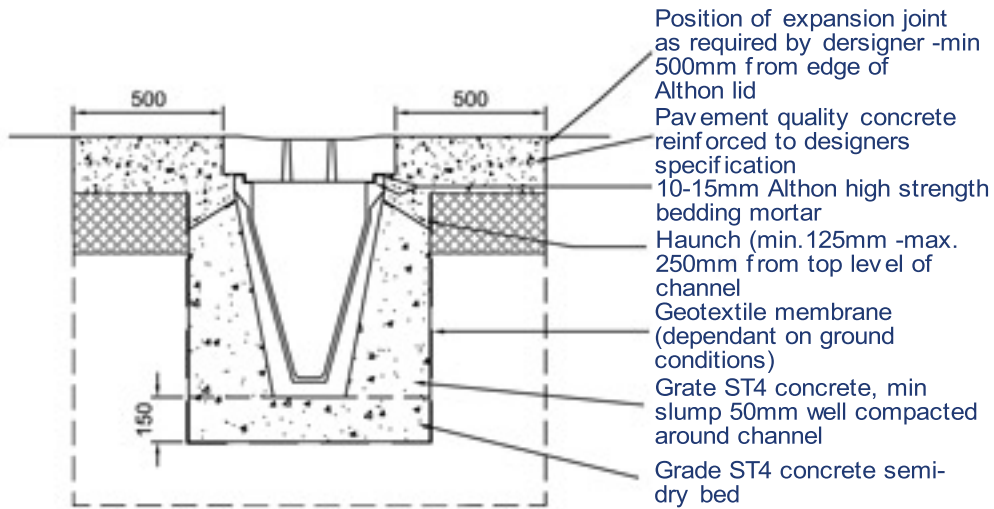

EHB Lid Unit 150

- Precast lid unit
- Slots flared to minimise blockage
- Rodding eyes can be cast to facilitate easy maintenance
- Lid dished to enhance catchment of surface water run-off

The EHB lid unit has been designed for use in areas trafficked by articulated HGV vehicles.