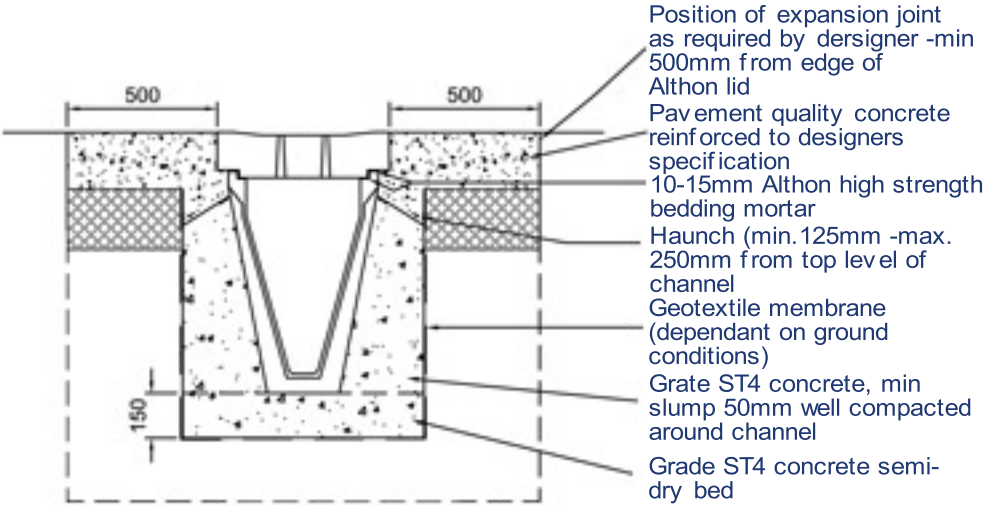

### EHB Lid Unit 250

- Precast lid unit
- Slots flared to minimise blockage
- Rodding eyes can be cast to facilitate easy maintenance
- Lid dished to enhance catchment of surface water run-off

The EHB lid unit has been designed for use in areas trafficked by articulated HGV vehicles.