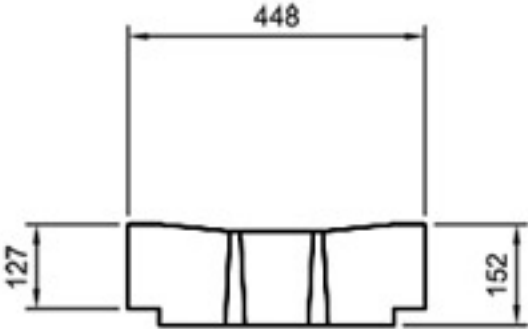

### EHB Lid Unit 250

- Precast lid unit
- Slots flared to minimise blockage
- Rodding eyes can be cast to facilitate easy maintenance
- Lid dished to enhance catchment of surface water run-off

The EHB lid unit has been designed for use in areas trafficked by articulated HGV vehicles.