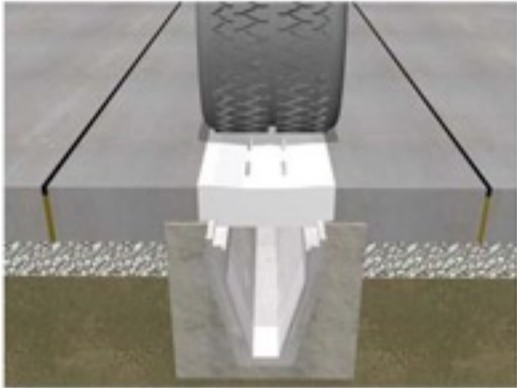

### EHB Lid Unit 250

- Precast lid unit
- Slots flared to minimise blockage
- Rodding eyes can be cast to facilitate easy maintenance
- Lid dished to enhance catchment of surface water run-off

The EHB lid unit has been designed for use in areas trafficked by articulated HGV vehicles.