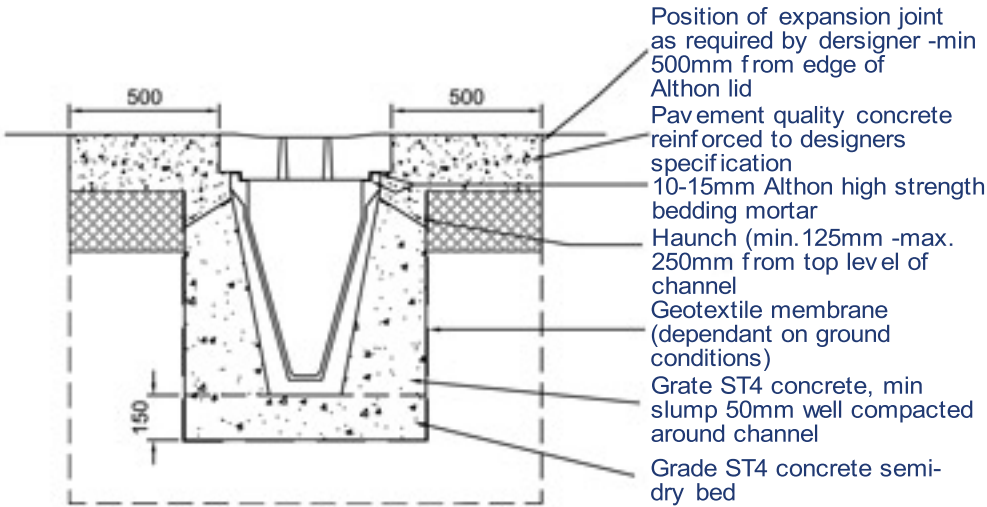

### EHB Lid Unit 525

- Precast lid unit
- Slots flared to minimise blockage
- Rodding eyes can be cast to facilitate easy maintenance
- Lid dished to enhance catchment of surface water run-off

The EHB lid unit has been designed for use in areas trafficked by articulated HGV vehicles.