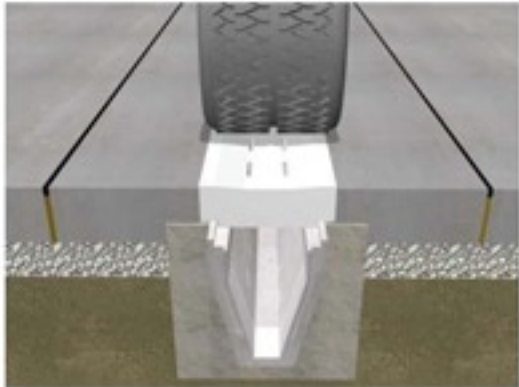

### EHB Lid Unit 525

- Precast lid unit
- Slots flared to minimise blockage
- Rodding eyes can be cast to facilitate easy maintenance
- Lid dished to enhance catchment of surface water run-off

The EHB lid unit has been designed for use in areas trafficked by articulated HGV vehicles.