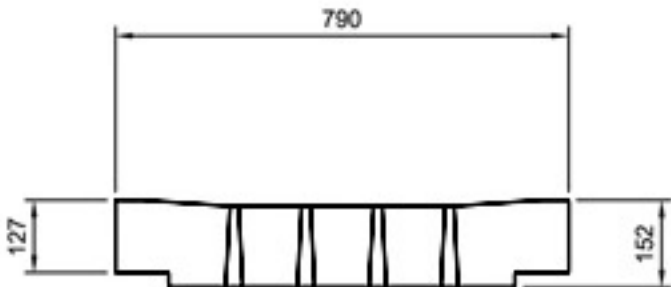

### EHB Lid Unit 525

- Precast lid unit
- Slots flared to minimise blockage
- Rodding eyes can be cast to facilitate easy maintenance
- Lid dished to enhance catchment of surface water run-off

The EHB lid unit has been designed for use in areas trafficked by articulated HGV vehicles.