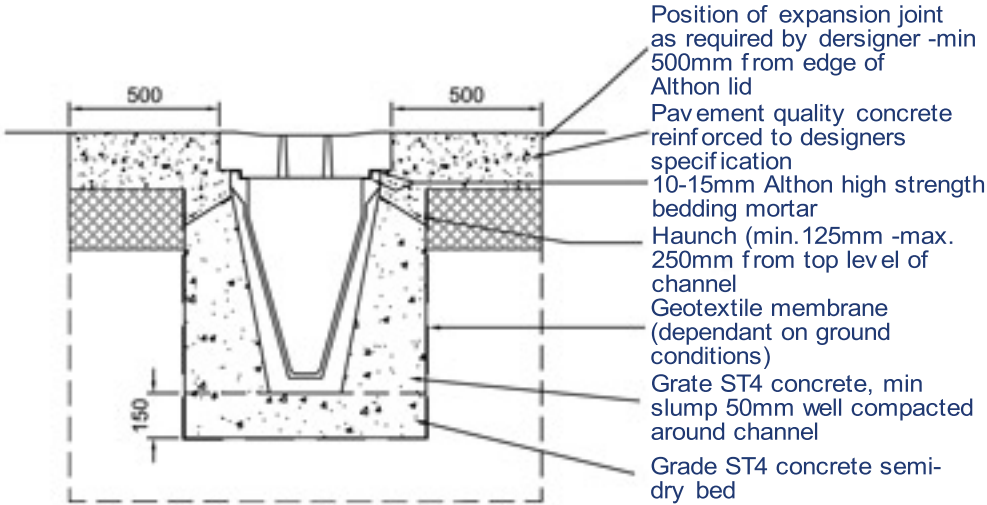

**EHB Lid Unit 600**

- Precast lid unit
- Slots flared to minimise blockage
- Rodding eyes can be cast to facilitate easy maintenance
- Lid dished to enhance catchment of surface water run-off

The EHB lid unit has been designed for use in areas trafficked by articulated HGV vehicles.