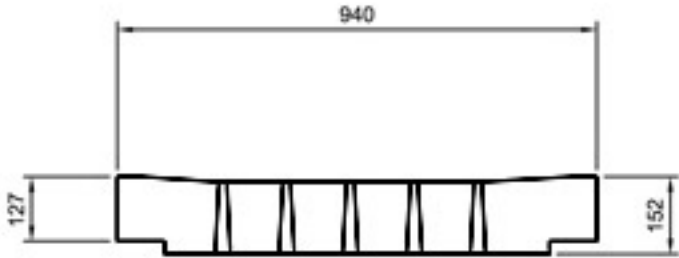

**EHB Lid Unit 600**

- Precast lid unit
- Slots flared to minimise blockage
- Rodding eyes can be cast to facilitate easy maintenance
- Lid dished to enhance catchment of surface water run-off

The EHB lid unit has been designed for use in areas trafficked by articulated HGV vehicles.