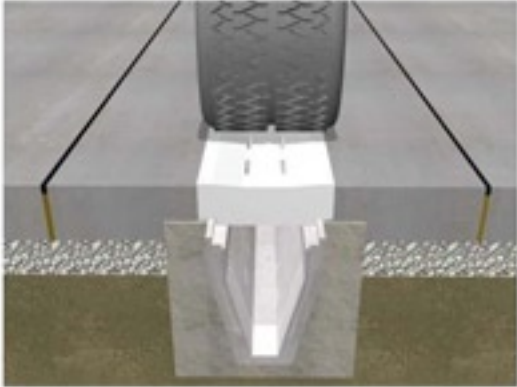

**EHB Lid Unit 600**

- Precast lid unit
- Slots flared to minimise blockage
- Rodding eyes can be cast to facilitate easy maintenance
- Lid dished to enhance catchment of surface water run-off

The EHB lid unit has been designed for use in areas trafficked by articulated HGV vehicles.