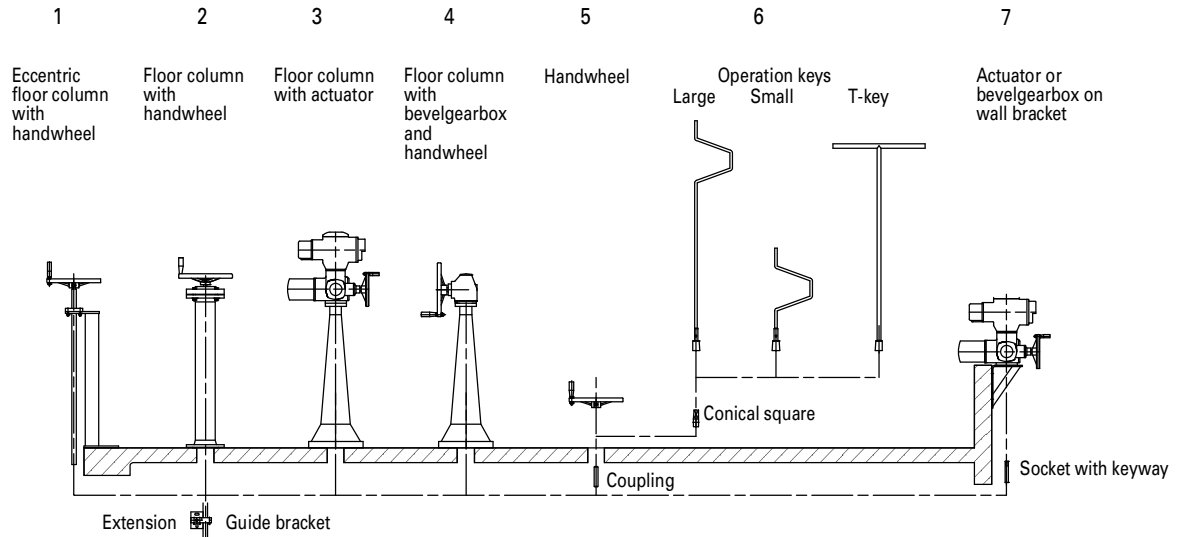

OPERATION:

LOCAL AND REMOTE WITH NON RISING SPINDLE

remote operation

direct on frame