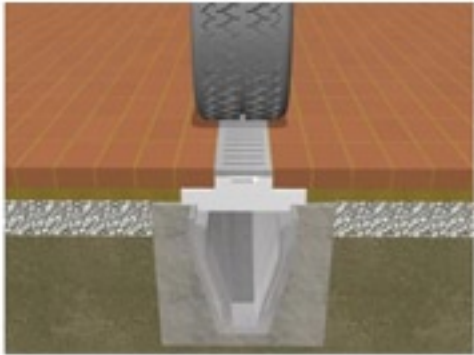

Stilpro BP Lid Unit 150

- Loading conforms to BS EN124 Class C
- Removable gratings for easy maintenance
- 125mm one width grating for all size channels
- Grating secured by corrosion free bolt system
- Epoxy rust proof coating
- Stiletto heel proof with 6mm slots

The STILPRO BP Lid incorporates the same features as the Standard Stilpro Lid but has a deeper upstand to accommodate block paving.