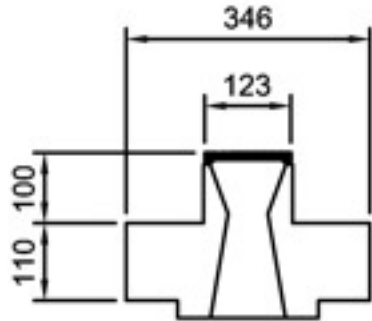

Stilpro BP Lid Unit 150

- Loading conforms to BS EN124 Class C
- Removable gratings for easy maintenance
- 125mm one width grating for all size channels
- Grating secured by corrosion free bolt system
- Epoxy rust proof coating
- Stiletto heel proof with 6mm slots

The STILPRO BP Lid incorporates the same features as the Standard Stilpro Lid but has a deeper upstand to accommodate block paving.