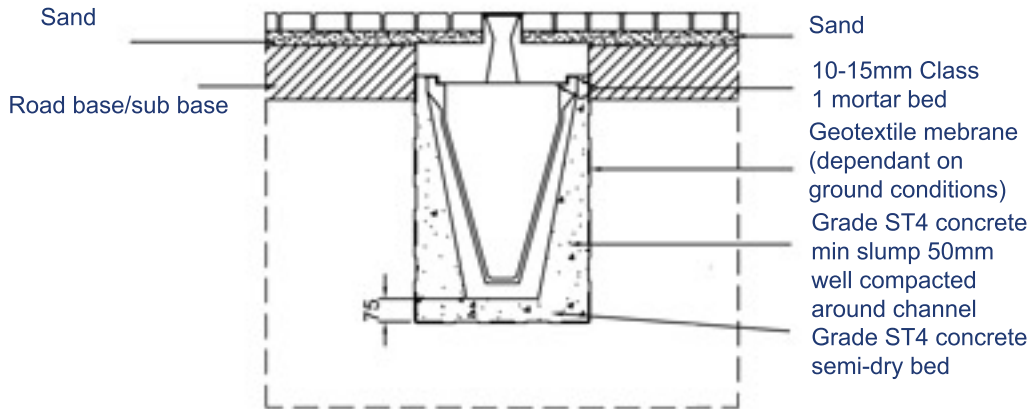

Stilpro BP Lid Unit 150

- Loading conforms to BS EN124 Class C
- Removable gratings for easy maintenance
- 125mm one width grating for all size channels
- Grating secured by corrosion free bolt system
- Epoxy rust proof coating
- Stiletto heel proof with 6mm slots

The STILPRO BP Lid incorporates the same features as the Standard Stilpro Lid but has a deeper upstand to accommodate block paving.