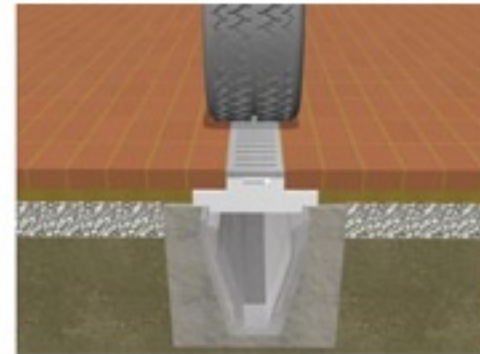

Stilpro BP Lid Unit 525

- Loading conforms to BS EN124 Class C
- Removable gratings for easy maintenance
- 125mm one width grating for all size channels
- Grating secured by corrosion free bolt system
- Epoxy rust proof coating
- Stiletto heel proof with 6mm slots

The STILPRO BP Lid incorporates the same features as the Standard Stilpro Lid but has a deeper upstand to accommodate block paving.