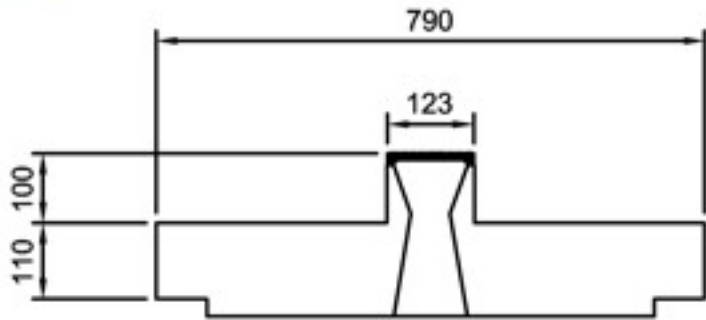

Stilpro BP Lid Unit 525

- Loading conforms to BS EN124 Class C
- Removable gratings for easy maintenance
- 125mm one width grating for all size channels
- Grating secured by corrosion free bolt system
- Epoxy rust proof coating
- Stiletto heel proof with 6mm slots

The STILPRO BP Lid incorporates the same features as the Standard Stilpro Lid but has a deeper upstand to accommodate block paving.