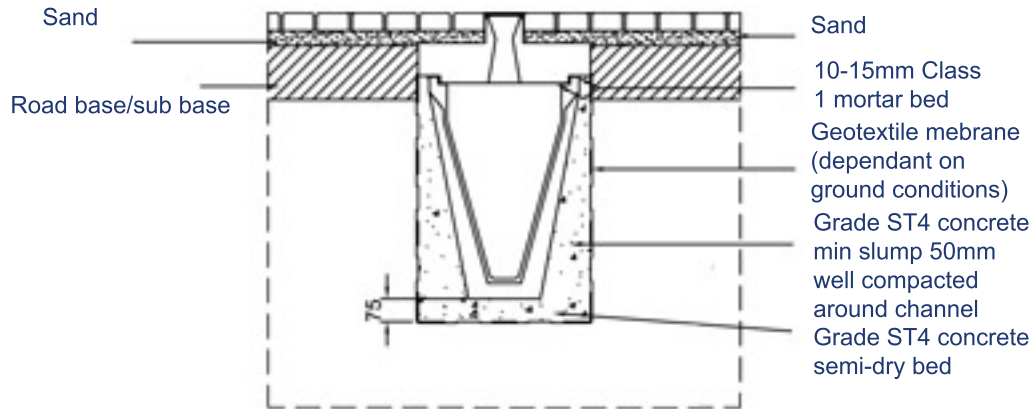

Stilpro BP Lid Unit 525

- Loading conforms to BS EN124 Class C
- Removable gratings for easy maintenance
- 125mm one width grating for all size channels
- Grating secured by corrosion free bolt system
- Epoxy rust proof coating
- Stiletto heel proof with 6mm slots

The STILPRO BP Lid incorporates the same features as the Standard Stilpro Lid but has a deeper upstand to accommodate block paving.