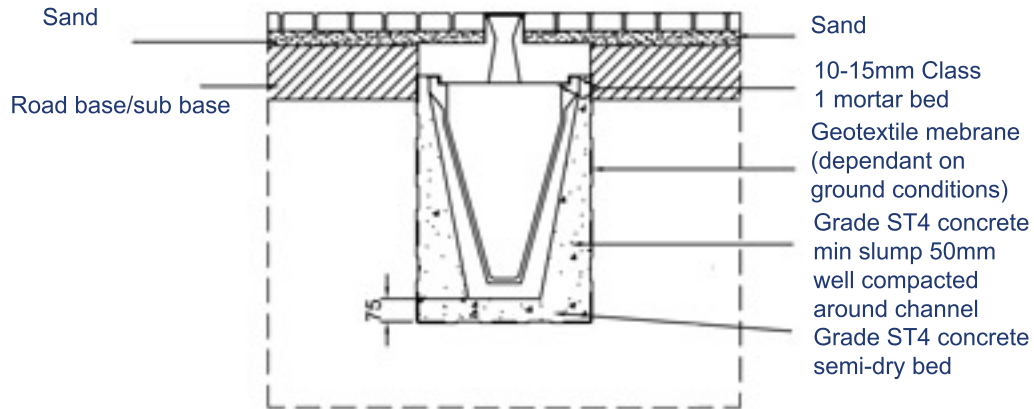

### Stilpro BP Lid Unit 600

- Loading conforms to BS EN124 Class C
- Removable gratings for easy maintenance
- 125mm one width grating for all size channels
- Grating secured by corrosion free bolt system
- Epoxy rust proof coating
- Stiletto heel proof with 6mm slots

The STILPRO BP Lid incorporates the same features as the Standard Stilpro Lid but has a deeper upstand to accommodate block paving.