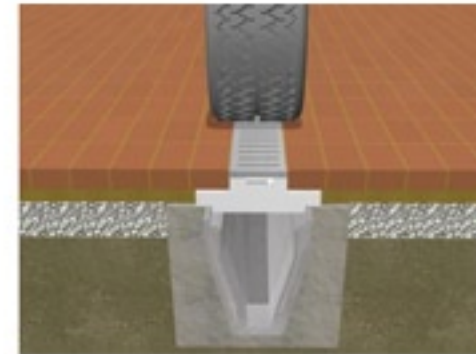

### Stilpro BP Lid Unit 600

- Loading conforms to BS EN124 Class C
- Removable gratings for easy maintenance
- 125mm one width grating for all size channels
- Grating secured by corrosion free bolt system
- Epoxy rust proof coating
- Stiletto heel proof with 6mm slots

The STILPRO BP Lid incorporates the same features as the Standard Stilpro Lid but has a deeper upstand to accommodate block paving.