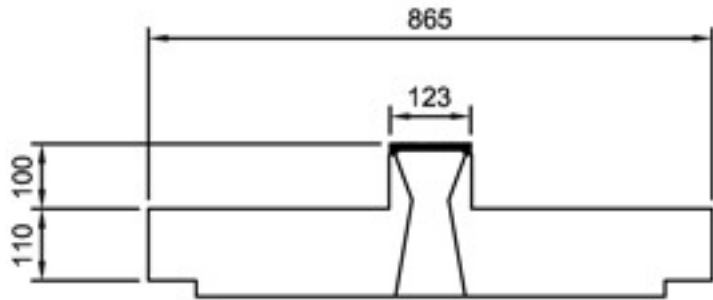

### Stilpro BP Lid Unit 600

- Loading conforms to BS EN124 Class C
- Removable gratings for easy maintenance
- 125mm one width grating for all size channels
- Grating secured by corrosion free bolt system
- Epoxy rust proof coating
- Stiletto heel proof with 6mm slots

The STILPRO BP Lid incorporates the same features as the Standard Stilpro Lid but has a deeper upstand to accommodate block paving.